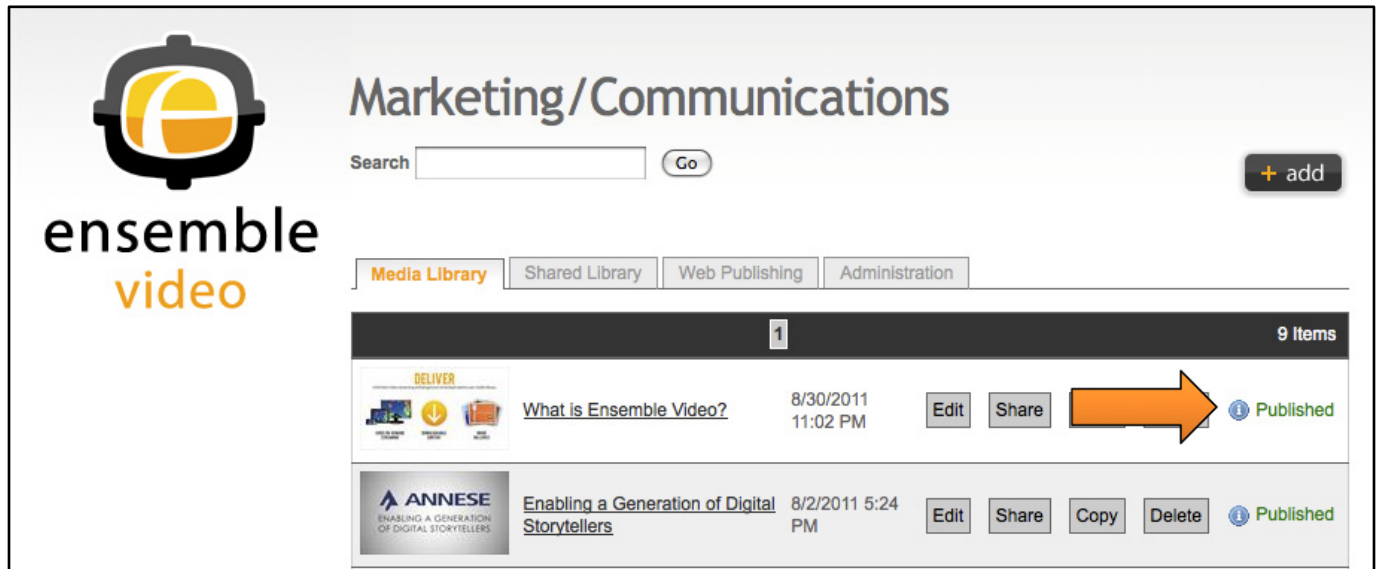

The Ensemble HTML Plug-in can be customized to display a featured video from your media library. You can also preview how the Plug-in will look, and then copy the HTML Plug-in code to the clipboard so you can then paste it into a Web page.

## Choose Featured Video

Select the featured video for your video showcase by clicking on the blue information button.