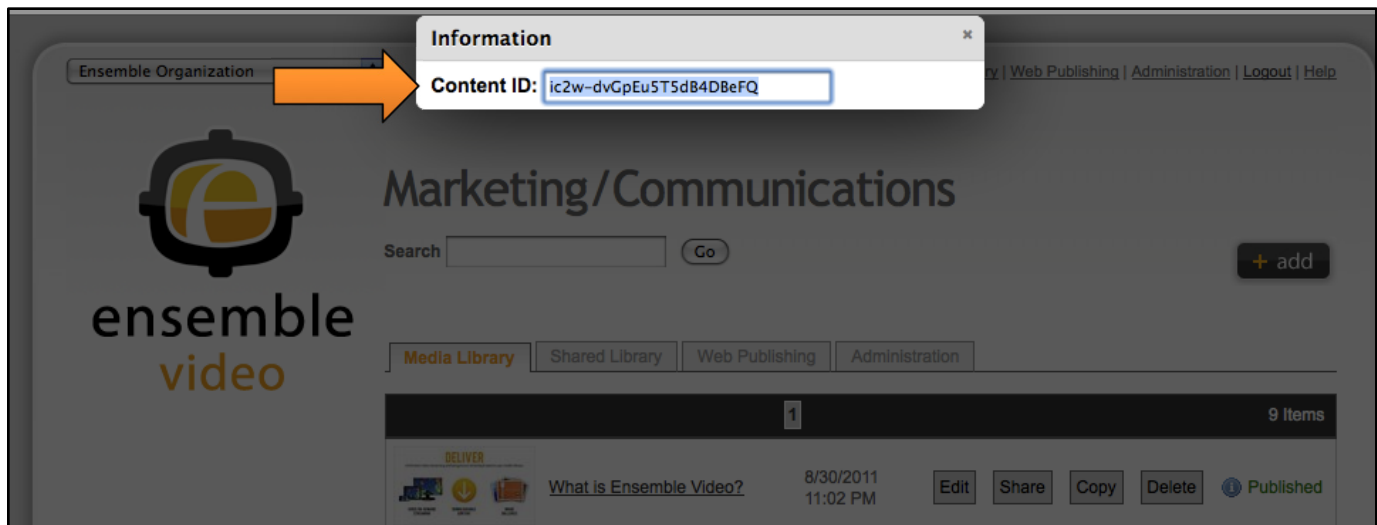

Copy the Content ID of your featured video.

Copy the Content ID of your featured video. (You will need this later!)